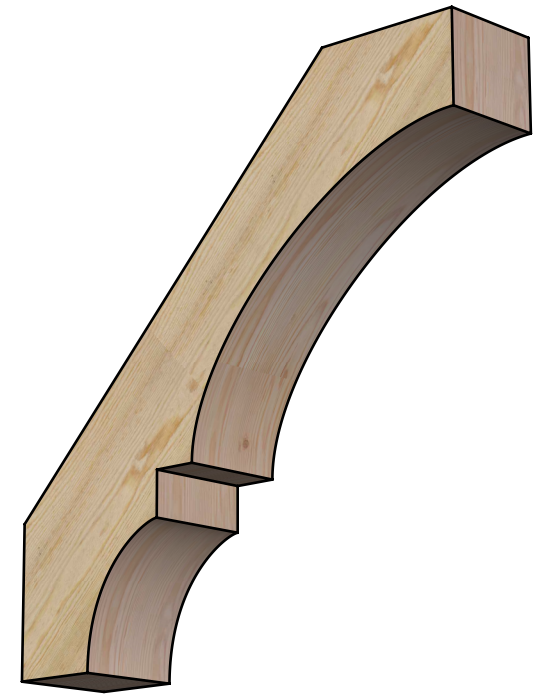

BRC06X30X30BOA00RDF

6"W X 30"D X 30"H BALBOA ROUGH SAWN BRACE, DOUGLAS FIR

SIDE

FRONT

EKENA MILLWORK
2300 WEST MAIN ST.
CLARKSVILLE, TX 75426
TOLL FREE: 866-607-0453
WWW.EKENAMILLWORK.COM

NOTES

1. INSTALLATION TO BE COMPLETED IN ACCORDANCE WITH MANUFACTURER'S SPECIFICATIONS.
2. DRAWING MAY NOT BE TO SCALE
3. THIS DRAWING IS INTENDED FOR DESIGN AND PLANNING PURPOSES ONLY.
4. ALL INFORMATION CONTAINED HEREIN WAS CURRENT AT THE TIME OF DEVELOPMENT BUT MUST BE REVIEWED AND APPROVED BY THE PRODUCT MANUFACTURER TO BE CONSIDERED ACCURATE.
5. PRODUCTS ARE NOT KILN DRIED. THIS ITEM IS UNIQUE AND WILL CONTAIN THE NATURAL VARIATIONS THAT THE WOOD SPECIES OFFERS. THIS MAY RESULT IN VARIATIONS UP TO 1/4"