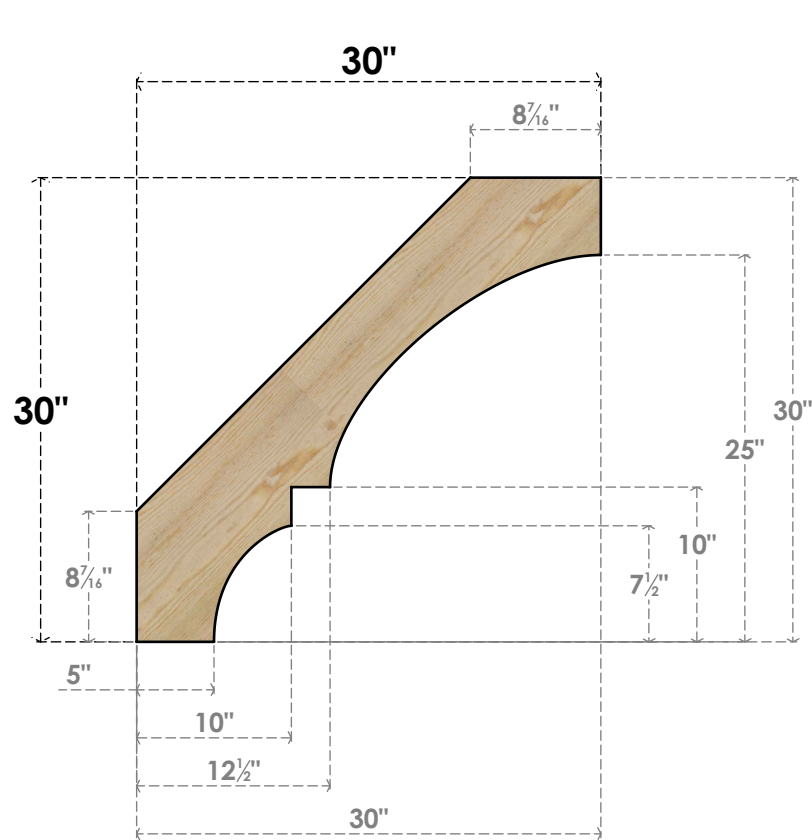

BRC06X30X30BOA00RDF

6"W X 30"D X 30"H BALBOA ROUGH SAWN BRACE, DOUGLAS FIR

SIDE

FRONT

EKENA MILLWORK
2300 WEST MAIN ST.
CLARKSVILLE, TX 75426
TOLL FREE: 866-607-0453
WWW.EKENAMILLWORK.COM

NOTES

1. INSTALLATION TO BE COMPLETED IN ACCORDANCE WITH MANUFACTURER'S SPECIFICATIONS.
2. DRAWING MAY NOT BE TO SCALE
3. THIS DRAWING IS INTENDED FOR DESIGN AND PLANNING PURPOSES ONLY.
4. ALL INFORMATION CONTAINED HEREIN WAS CURRENT AT THE TIME OF DEVELOPMENT BUT MUST BE REVIEWED AND APPROVED BY THE PRODUCT MANUFACTURER TO BE CONSIDERED ACCURATE.
5. PRODUCTS ARE NOT KILN DRIED. THIS ITEM IS UNIQUE AND WILL CONTAIN THE NATURAL VARIATIONS THAT THE WOOD SPECIES OFFERS. THIS MAY RESULT IN VARIATIONS UP TO 1/4"